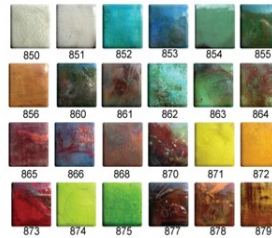

September is for Spectrum!!!

And October too!
Come in between
now and the end of
October and get...

-- 10% OFF --

our huge selection
of Spectrum Glazes,
Underglazes and
Decorating Colors.
Why are Spectrum
Glazes so good???
Their formulas use
ceramic frits and
stains instead of
minerals and oxides
- meaning superior
appearances and
consistent finishes!
Plus their higher

percentage of stain
gives you a greater
intensity, depth of
color and makes
the colors brighter!

We love them and
want you to love
them as well!!!

(Remember, that's
15% off for anyone
at one of the local
art centers, schools
or universities!!)

Slip-ping

We got lots of
questions about
stains this month -
for glazes & slips/
engobes. Think of
the recipe's parts as
support for the stain
ie if the color needs
calcium add whiting.
If it needs zinc, add
it. But if it hates zinc,
avoid it. Remember
that a clay heavy
base will require
more colorant -
(oxides 3-5% and
8 - 15% for stains)
Vibrant colors need
higher %.

Got ??? Just ask!
info@atlantaclay.com

In this Issue:

Spectrum Sale
Slip-ping (A monthly Q+A)
New and Hot
Check It Out!
Upcoming Events

Check It Out!

**Come in and see all the
new test tiles we've
made. And soon we'll
display all the great work
you've made with all the
Green glaze samples!**
**Plus stay tuned for our
next free glaze
which will be.....**

RED!

**We'll have a rockin'
Holiday Show too!**

Upcoming Events

9/26-9/27 - Robert Moore
Workshop at Callonwalde

10/31 - Halloween!! Come
in costume & get a free
bag of Highwater Clay!

11/12 - 11/15 GAEA Fall
Convention
(Young Harris, GA)